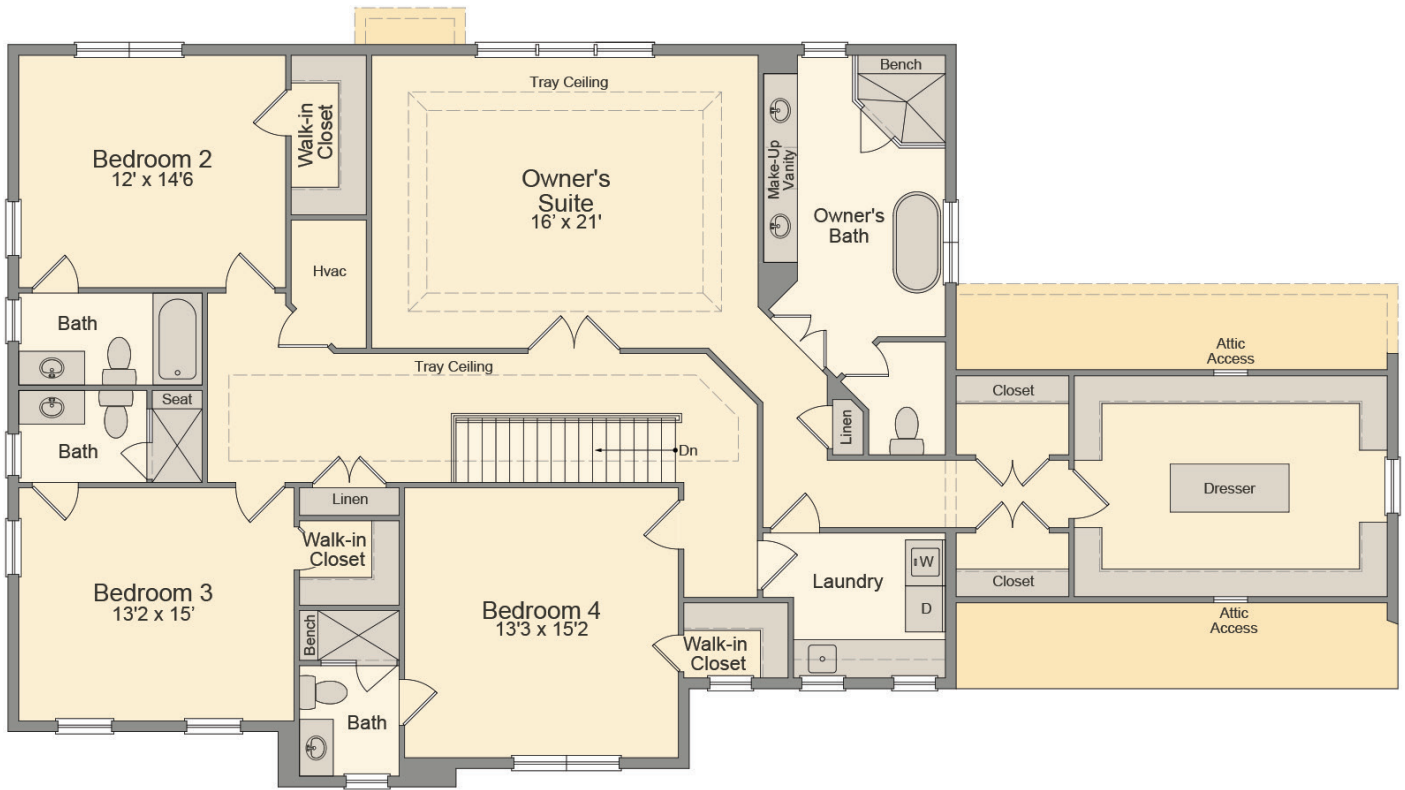

TROPHY
CUSTOM HOMES

MCLEAN CRASTMAN

5 BED | 5.5 BATH | 5746 SQ. FT.

MAIN LEVEL

UPPER LEVEL

LOWER LEVEL

TROPHY
CUSTOM HOMES

Quality and customization beyond expectation, these are the attributes that have kept Trophy Custom Homes at the forefront of Virginia and Maryland residential building for over 25 years. Whether a first-time homeowner, a young family or the blending of multiple generations under one roof, Trophy Custom Homes loves to be a part of your home design and exceed all expectations.