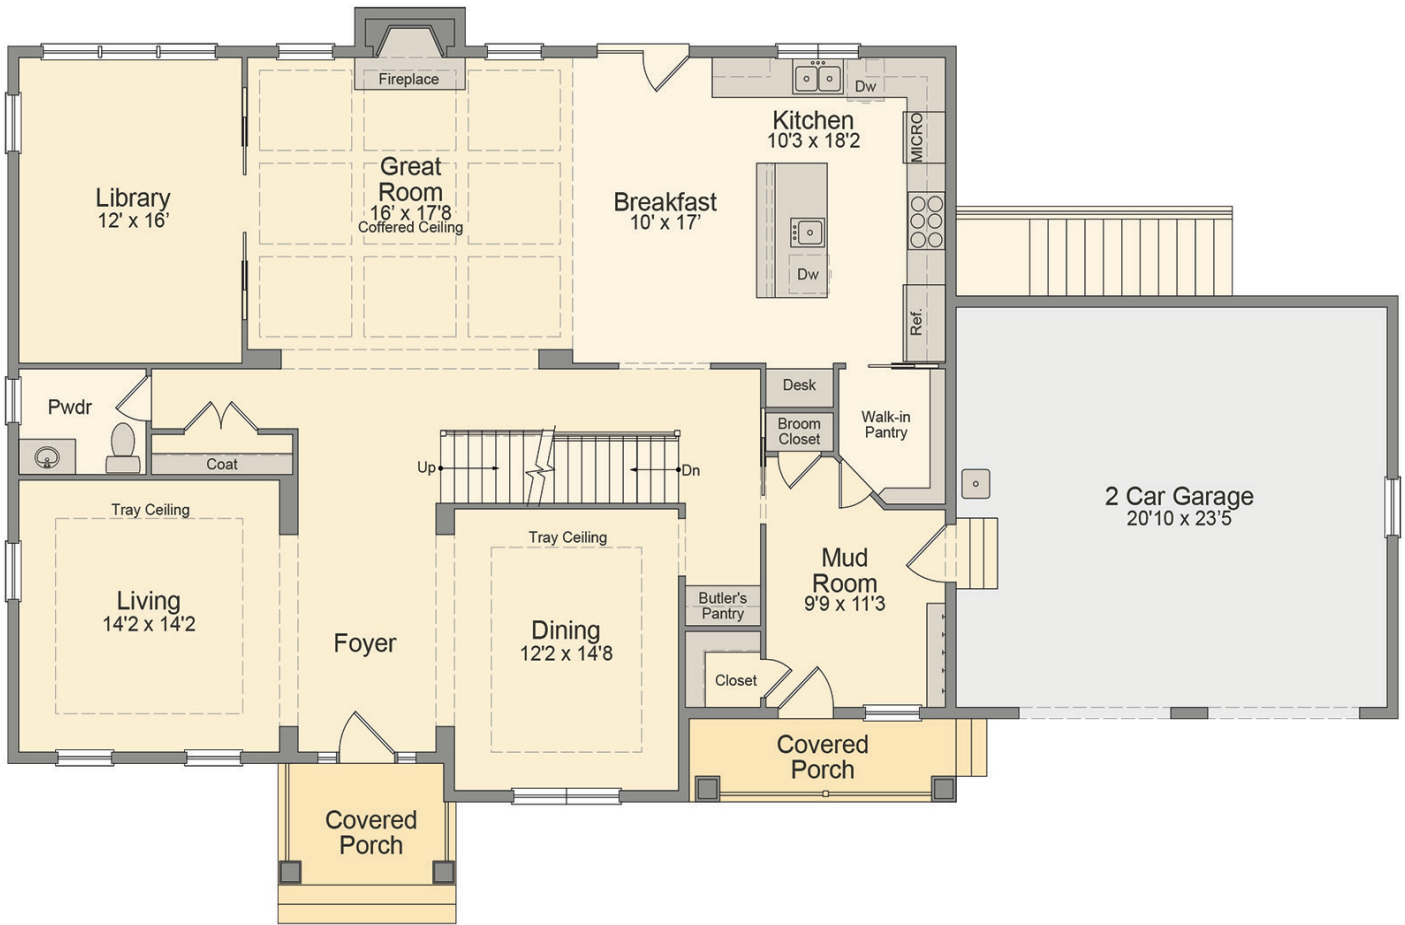

TROPHY
CUSTOM HOMES

MCLEAN CRASTMAN

5 BED | 5.5 BATH | 5746 SQ. FT.

MAIN LEVEL

UPPER LEVEL

LOWER LEVEL

TROPHY
CUSTOM HOMES

Quality and customization beyond expectation, these are the attributes that have kept Trophy Custom Homes at the forefront of Virginia and Maryland residential building for over 25 years. Whether a first-time homeowner, a young family or the blending of multiple generations under one roof, Trophy Custom Homes loves to be a part of your home design and exceed all expectations.