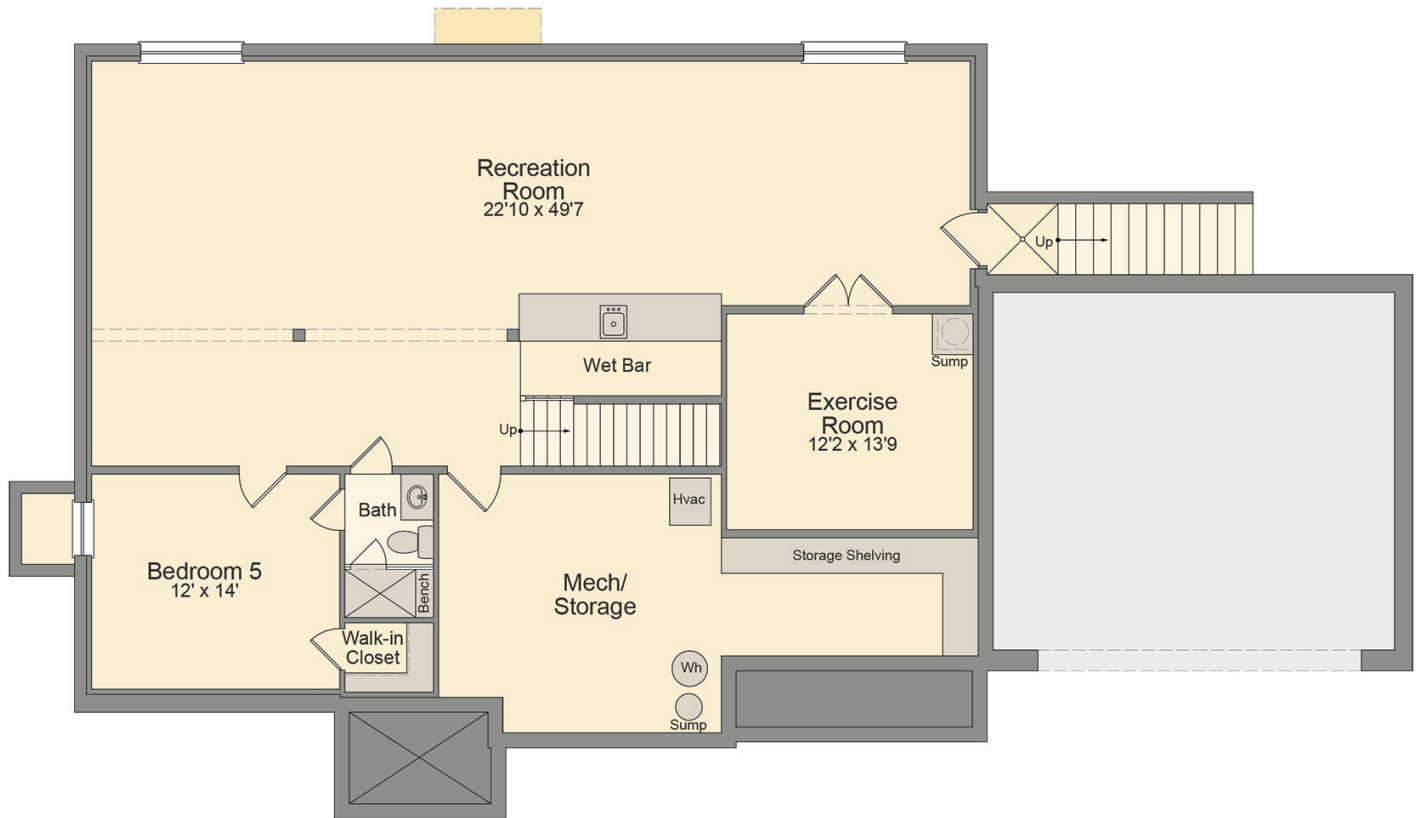

TROPHY
CUSTOM HOMES

MCLEAN CRASTMAN

5 BED | 5.5 BATH | 5746 SQ. FT.

MAIN LEVEL

UPPER LEVEL

LOWER LEVEL

TROPHY
CUSTOM HOMES

Quality and customization beyond expectation, these are the attributes that have kept Trophy Custom Homes at the forefront of Virginia and Maryland residential building for over 25 years. Whether a first-time homeowner, a young family or the blending of multiple generations under one roof, Trophy Custom Homes loves to be a part of your home design and exceed all expectations.